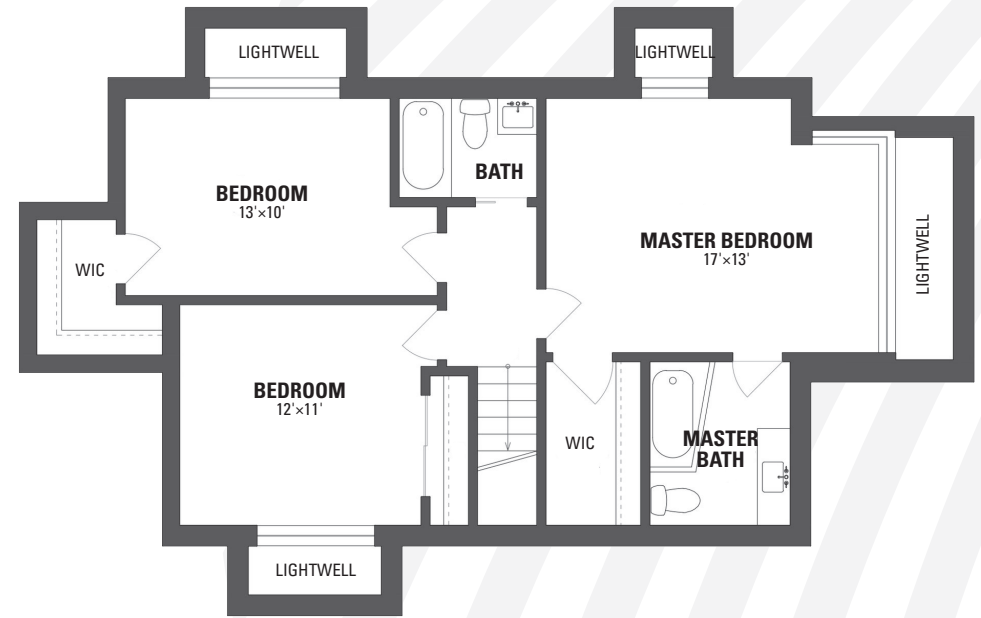

MAIN LEVEL

LOWER LEVEL

RESIDENCE 1

3 BR + MEDIA ROOM 3 BA

CLAREDC.COM | 202.753.5537

129 VARNUM ST NW, WASHINGTON, DC 20011

Floor plans are artist's renderings and accuracy cannot be guaranteed. All room dimensions and area calculations are approximations only. Bedroom designation and features are subject to change without notice or obligation. This document is for illustrative purposes only and is not part of a legal contract. See our Sales Manager for specific details. (C) Dominic Properties, LLC. All Rights Reserved.