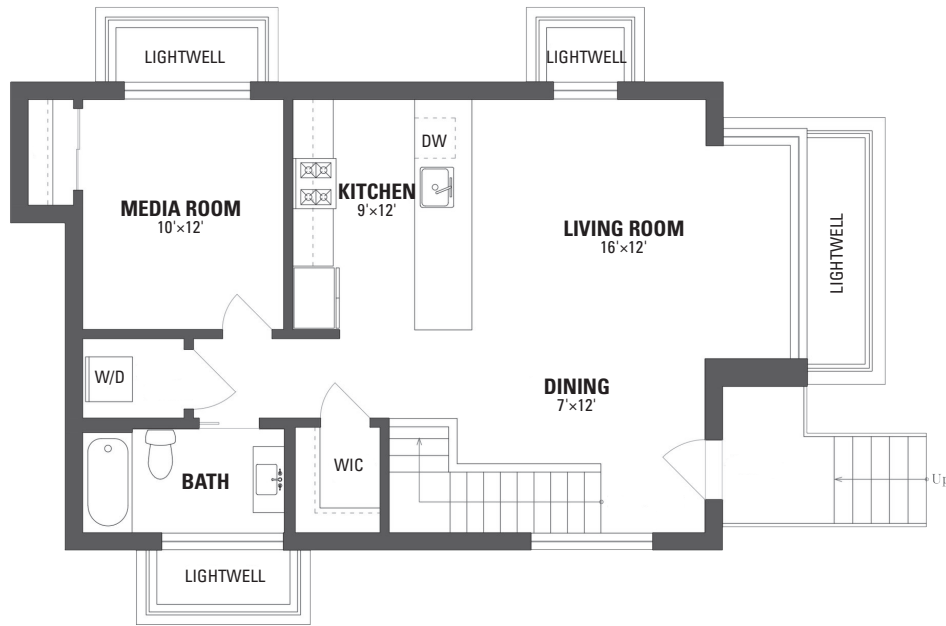

MAIN LEVEL

LOWER LEVEL

RESIDENCE 1

3 BR + MEDIA ROOM 3 BA

CLAREDC.COM | 202.753.5537

129 VARNUM ST NW, WASHINGTON, DC 20011

Floor plans are artist's renderings and accuracy cannot be guaranteed. All room dimensions and area calculations are approximations only. Bedroom designation and features are subject to change without notice or obligation. This document is for illustrative purposes only and is not part of a legal contract. See our Sales Manager for specific details. (C) Dominic Properties, LLC. All Rights Reserved.