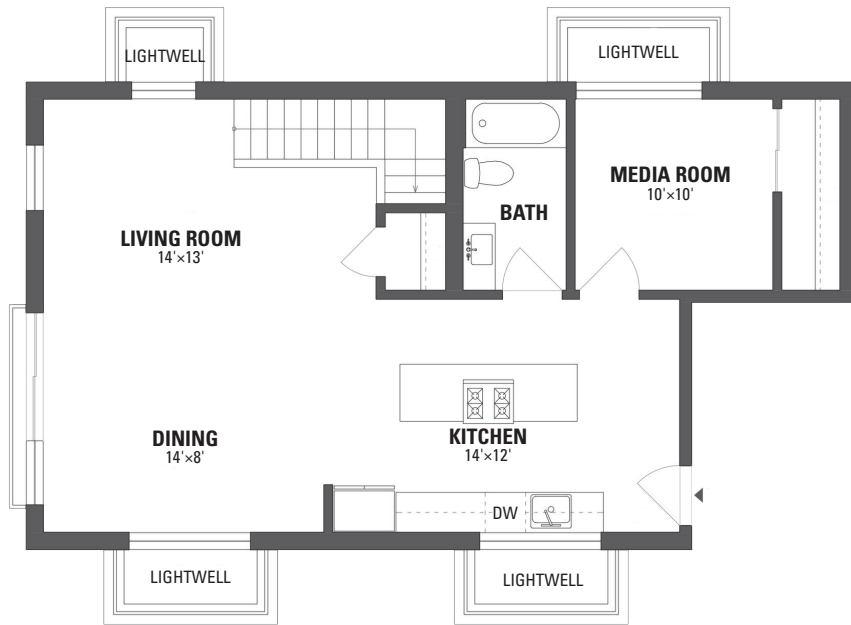

MAIN LEVEL

LOWER LEVEL

RESIDENCE 2

3 BR + MEDIA ROOM 3 BA

CLAREDC.COM | 202.753.5537

129 VARNUM ST NW, WASHINGTON, DC 20011

Floor plans are artist's renderings and accuracy cannot be guaranteed. All room dimensions and area calculations are approximations only. Bedroom designation and features are subject to change without notice or obligation. This document is for illustrative purposes only and is not part of a legal contract. See our Sales Manager for specific details. (C) Dominic Properties, LLC. All Rights Reserved.